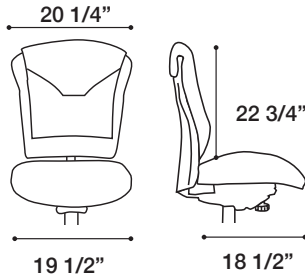

EXECUTIVE HIGH BACK

OPTIONS

01A Folding Arm

04A Swing Arm

08A Pivot Arm

018A 360 Arm

25A Vertical/
Horizontal Arm

37A Four-Way Arm

33 Seat Slider

A: TUXEDO 45314-B-23A
Winslow Deep Red

B: TUXEDO 45114-B-37A
Perk Crimson

C: TUXEDO 45314-B-23A
Winslow Deep Red

D: TUXEDO 45814-B-23A
Fuse Carmine

tuxedo

MEDIUM BACK

MANAGERS HIGH BACK

FEATURES & BENEFITS

- » Available in Medium, Managers and Executive High Back
- » Meets CAL 117-2013
- » Accommodates up to 300 lbs.
- » Multiple seat sizes, arm options and adjustable ratchet back standard
- » 27" nylon base
- » 55 mm dual hooded black casters
- » Customize with your company logo (63)
- » Seat slider standard
- » Black air knit fabric outback
- » Two color upholstery available
- » Dual density seat foam standard