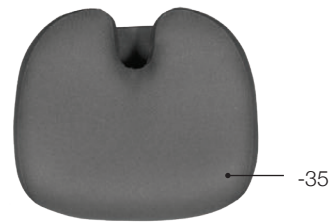

FEATURES & BENEFITS

- » Available in Medium, Managers and Executive High Back
- » Meets CAL 117-2013
- » Accommodates up to 300 lbs.
- » Multiple seat sizes, arm options and adjustable ratchet back standard
- » 27" nylon base
- » 55 mm dual hooded black casters
- » Customize with your company logo (63)
- » Seat slider standard
- » Black air knit fabric outback
- » Two color upholstery available
- » Dual density seat foam standard

SEAT OPTIONS

For added comfort and support, we provide other options, including air lumbar, tailbone cutout, memory foam, and a complete array of seat sizes and shapes.

TRACTOR SEATS

TAILBONE CUT-OUT