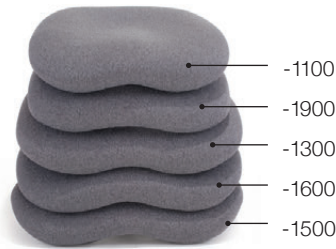

TRACTOR SEATS