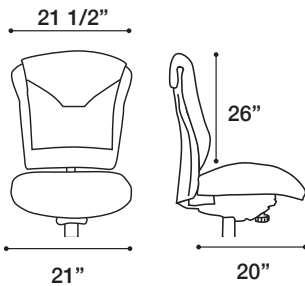

33 Seat Slider

A: TUXEDO 45314-B-23A
Winslow Deep Red

B: TUXEDO 45114-B-37A
Perk Crimson

C: TUXEDO 45314-B-23A
Winslow Deep Red

D: TUXEDO 45814-B-23A
Fuse Carmine

tuxedo

MEDIUM BACK

MANAGERS HIGH BACK

FEATURES & BENEFITS

- » Available in Medium, Managers and Executive High Back
- » Meets CAL 117-2013
- » Accommodates up to 300 lbs.
- » Multiple seat sizes, arm options and adjustable ratchet back standard
- » 27" nylon base
- » 55 mm dual hooded black casters
- » Customize with your company logo (63)
- » Seat slider standard
- » Black air knit fabric outback
- » Two color upholstery available
- » Dual density seat foam standard